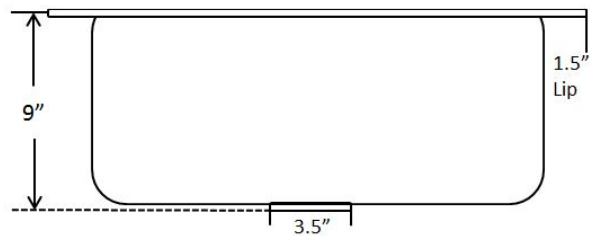

Villa Villa Antique Copper

(Formally Pisa)

THOMPSON
TRADERS

Item: KSU-3020AH

- Rectangular hand hammered antique copper 14 gauge
- Easy to clean and maintain
- Rigorously tested to ensure no puddling or leaking
- Sound dampening panels and coating to reduce noise
- Coordinating drain available
- Limited Lifetime Warranty

Dimensions:

Outer 30" x 20", 9" depth

Inner 27" x 17", 9" depth

For more information scan our QR code.

- iPhone open camera and hover over code click on pop-up and it will redirect you
- Android download QR app Lighting QR and follow instructions