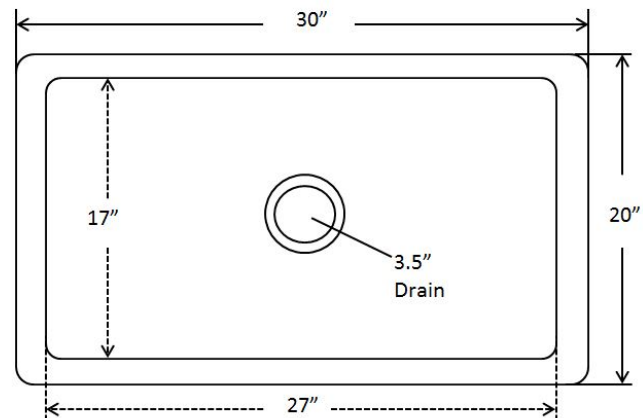

Villa Villa Antique Copper

(Formally Pisa)

THOMPSON
TRADERS

Item: KSU-3020AH

- Rectangular hand hammered antique copper 14 gauge
- Easy to clean and maintain
- Rigorously tested to ensure no puddling or leaking
- Sound dampening panels and coating to reduce noise
- Coordinating drain available
- Limited Lifetime Warranty

Dimensions:

Outer 30" x 20", 9" depth

Inner 27" x 17", 9" depth

For more information scan our QR code.

- iPhone open camera and hover over code click on pop-up and it will redirect you
- Android download QR app Lighting QR and follow instructions